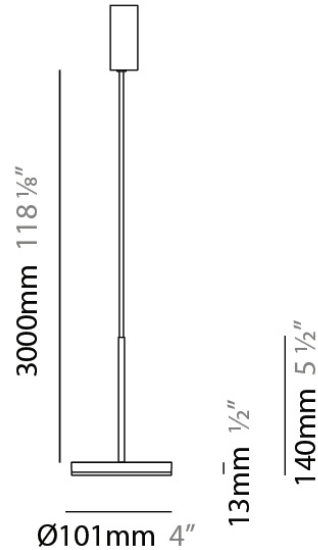

BELLA SUSPENSION

D81667R9-TIM

PROJECT

TYPE

NOTES

QUANTITY

DATE

GENERAL

Series: Bella

Brand: Panzeri

Division: Design

Mounting Type: Suspension

Mounting Location: Ceiling

Subcategory: Pendant

PHYSICAL

Shape: Round

Diameter (mm): 101

Diameter (in): 4

Height (mm): 13

Height (in): 1/2

Max. Overall Height (mm): 3013

Max. Overall Height (in): 118 ⁵/₈

Light Distribution: Direct

Weight (kg): 0.54501

Weight (lbs): 1.2

Diffuser: Acrylic Diffuser With Matt Finish

Fixture Material: Aluminum Die Cast

Cable Details: 3000mm / 118 1/8" Cable

ELECTRICAL

Lamp Type: LED

Input Wattage (W): 6.5

Total Output Wattage (W): 4.5

Dimming: Non-Dimmable

Driver Included: Yes

Driver Location: Integrated

Driver Type: Constant Voltage - Universal

Driver Class: Class 2

Input Voltage (V): 120 - 277

LED

Color Temperature (°K): 2700

Max. Delivered Lumen (lm): 388

CRI: >90 CRI

Lamp Life (hrs): 50000

OPTICAL

RATINGS AND CERTIFICATIONS

Certified By: CSA Certified to UL and CSA Standards

IP rating: IP40