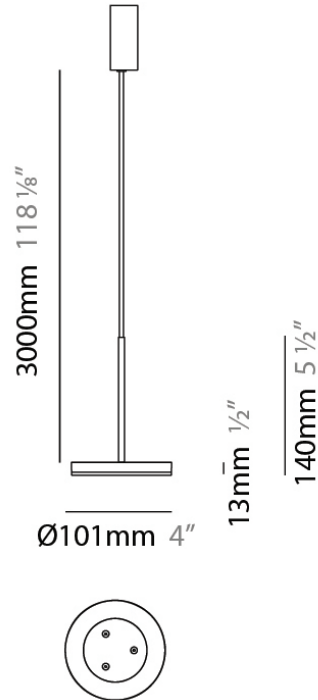

BELLA SUSPENSION

D81667-TIM

GENERAL

Series: Bella
Brand: Panzeri
Division: Design
Mounting Type: Suspension
Mounting Location: Ceiling
Subcategory: Pendant

PHYSICAL

Shape: Disc
Diameter (mm): 101
Diameter (in): 4
Height (mm): 13
Height (in): 1/2
Max. Overall Height (mm): 3013
Max. Overall Height (in): 118 ⁵/₈
Light Distribution: Direct
Weight (kg): 0.54501
Weight (lbs): 1.2
Diffuser: Opal - Acrylic
Fixture Material: Metal

ELECTRICAL

Lamp Type: LED
Input Wattage (W): 6.5
Dimming: Non-Dimmable
Driver Location: Integrated
Input Voltage (V): 120

LED

Number of LEDs: 1
Color Temperature (°K): 2700
Max. Delivered Lumen (lm): 388
Nominal Lumen (lm): 460
CRI: >80 CRI

OPTICAL

RATINGS AND CERTIFICATIONS

Certified By: CSA Certified to UL and CSA Standards
IP rating: IP40

PROJECT

TYPE

NOTES

QUANTITY

DATE